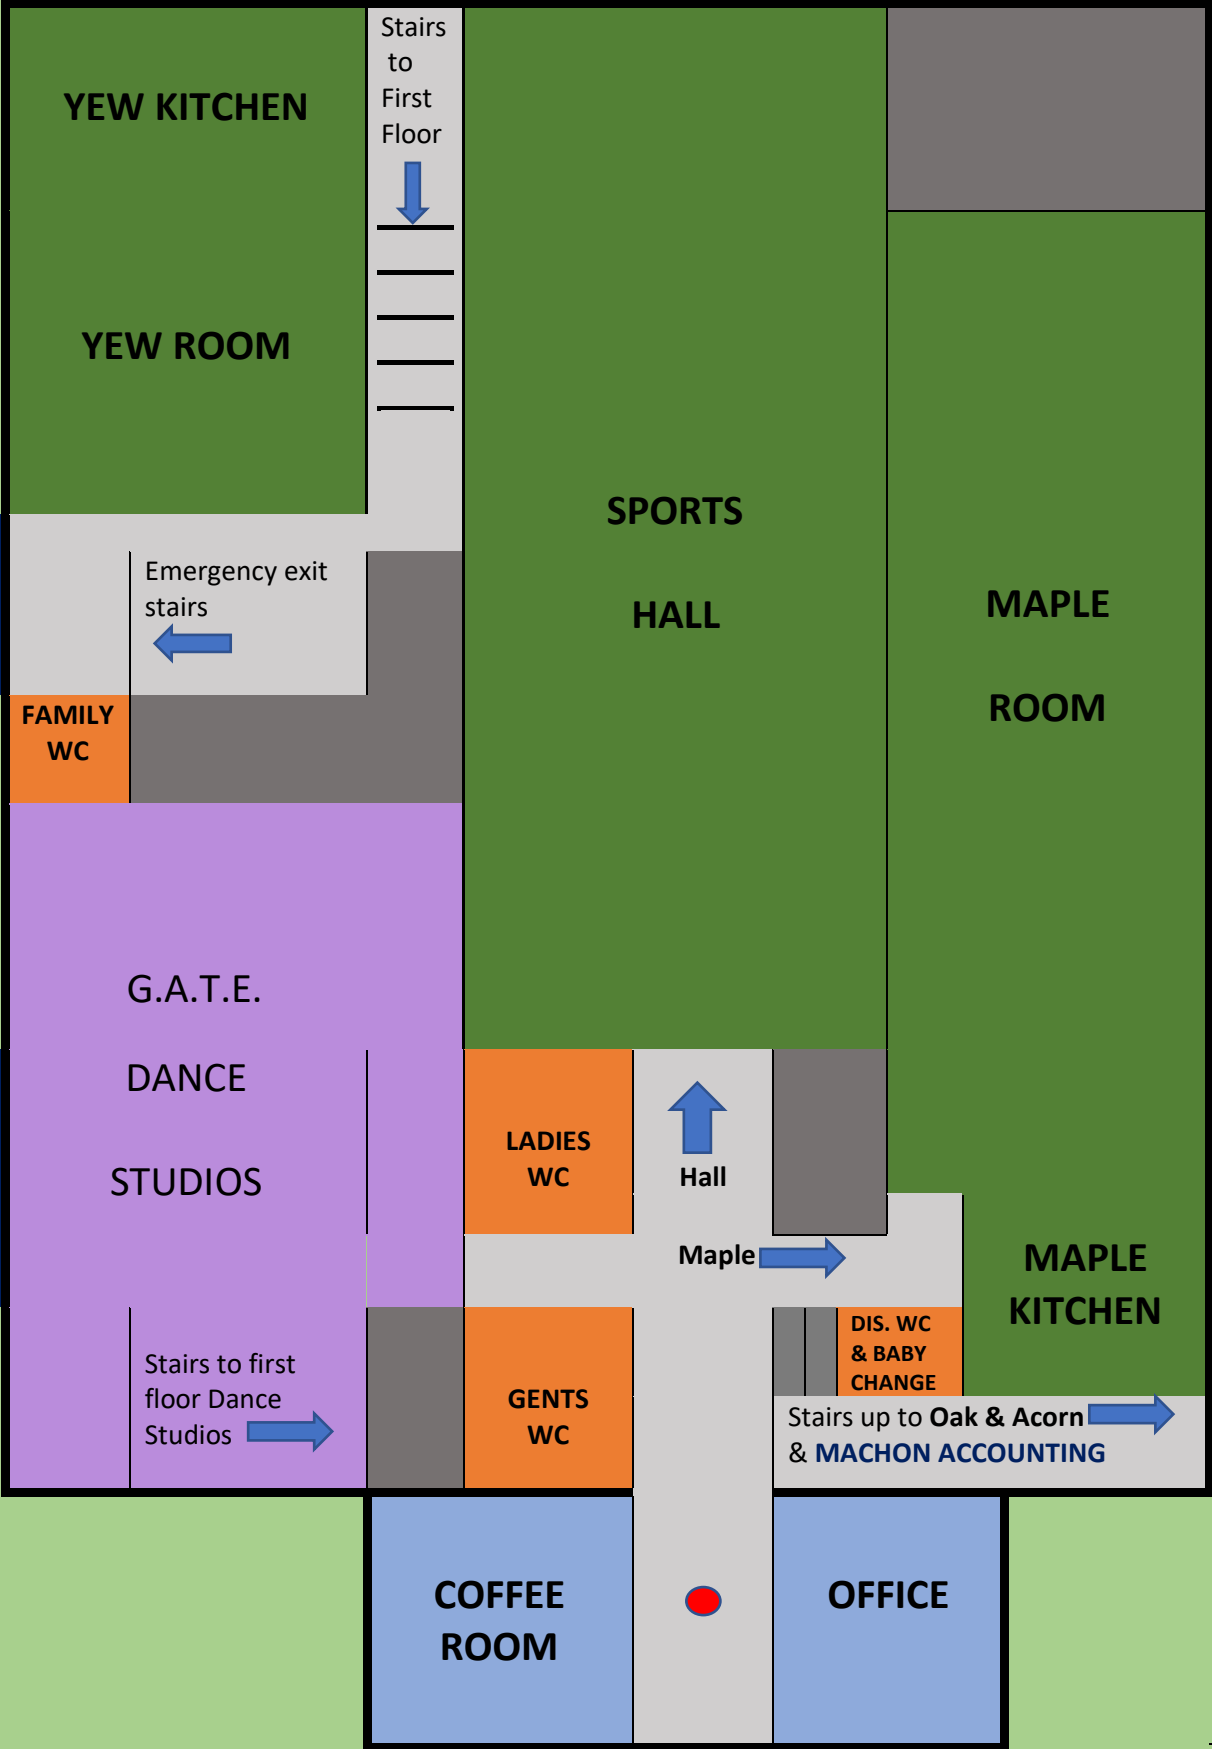

ENTRANCE TO  
SAM LE COMPTE MASSAGE

ENTRANCE  
TO YEW  
ROOM &  
FAMILY  
WC

RAMPED  
ACCESS  
TO  
MAPLE  
ROOM

ENTRANCE  
TO  
G.A.T.E  
DANCE  
STUDIOS

YEW KITCHEN

YEW ROOM

SPORTS

HALL

MAPLE

ROOM

FAMILY  
WC

G.A.T.E.

DANCE

STUDIOS

LADIES  
WC

Hall

Maple

MAPLE

KITCHEN

Stairs to first  
floor Dance  
Studios

GENTS  
WC

DIS. WC  
& BABY  
CHANGE

Stairs up to Oak & Acorn  
& MACHON ACCOUNTING

COFFEE  
ROOM

OFFICE

RAMPED ACCESS  
TO MAIN ENTRANCE  
FOR STYX CENTRE  
AND MACHON ACCOUNTING

 **YOU ARE HERE**